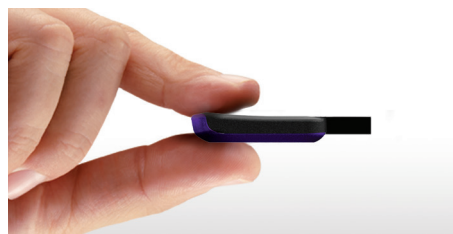

## USB Flash Drives | JetFlash Capless Series

Losing USB end caps can be quite annoying, not to mention the inconvenience of taking the cap on and off every time the drive is used. For extra convenience and protection, Transcend's JetFlash Capless Series offers a choice of capless, retractable designs or ultra-small, rugged drives that not only protect the device and its contents, but are compact and easy to carry around.

**Extremely slim & lightweight**

**Lanyard/Keychain Attachment Hole**

- Convenient capless design for one-handed operation
- Compact and lightweight for supreme portability
- Wide-range of stylish designs and storage capacities available
- Offers free download of Transcend Elite & RecovRx
- Limited Lifetime Warranty